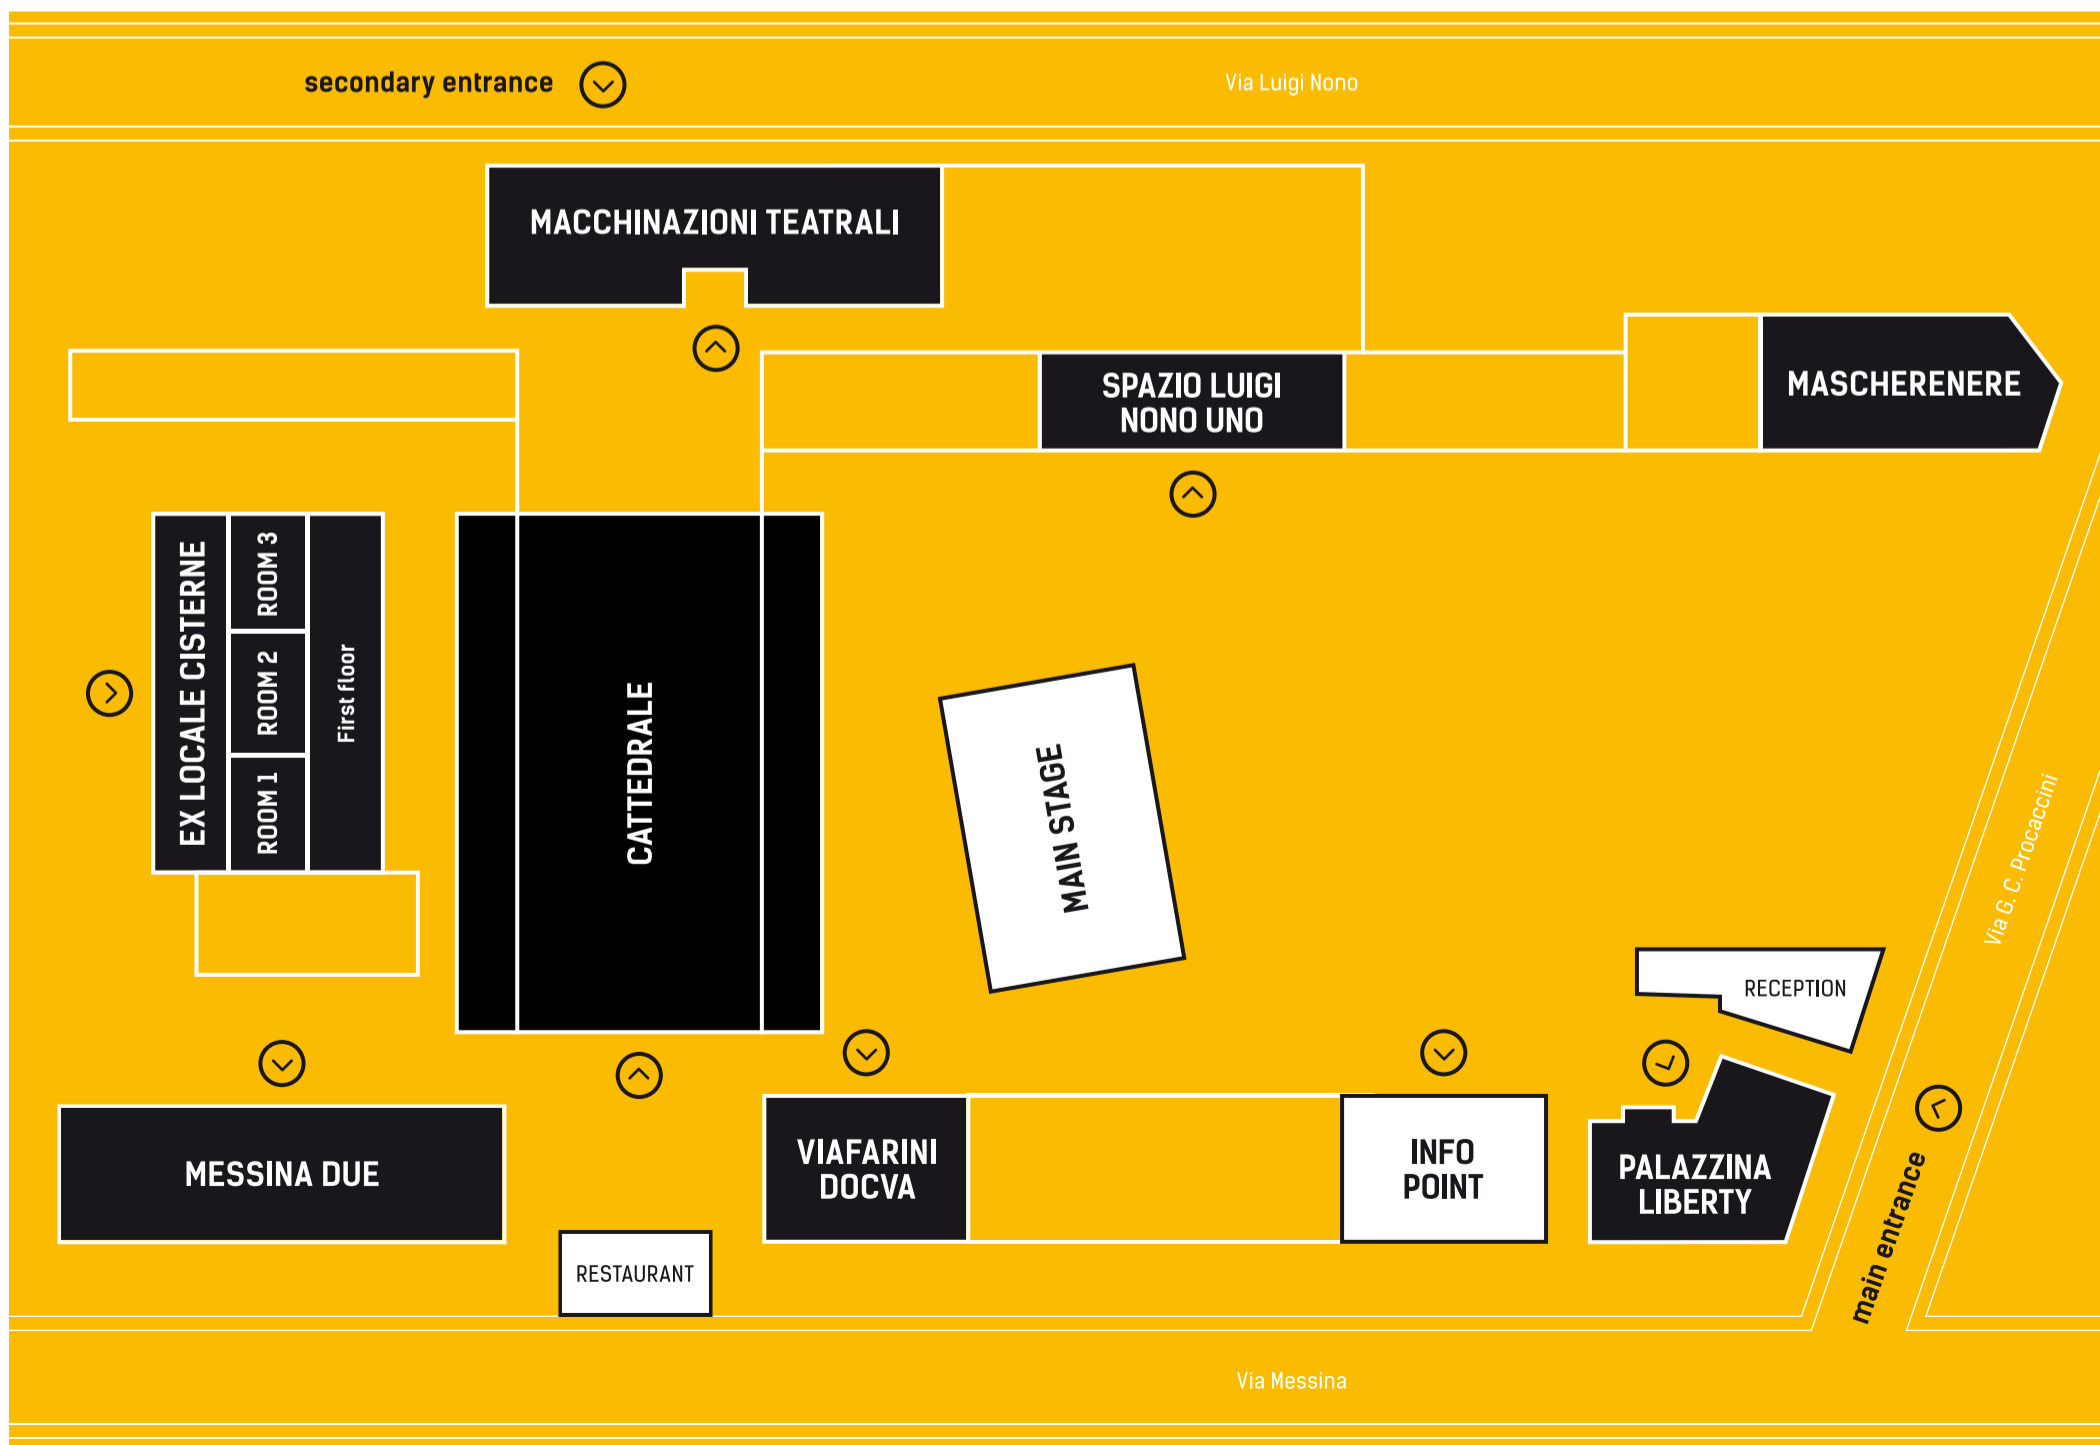

Tutti i giorni, presso Careof, è visitabile la mostra personale di Diego Marcon Franti, fuori a cura di Martina Angelotti. careof.org

Every day, at Careof, it will be possible to visit the exhibition of Diego Marcon Franti, fuori by Martina Angelotti. careof.org

Il 23.10 alle 16.00 nel Piazzale della Fabbrica del Vapore, si terrà Breraum, serie di azioni performative, a cura di Massimo Mazzone, realizzate in collaborazione con l'Ufficio Relazioni Internazionali dell'Accademia delle Belle Arti di Brera; e un workshop di giornalismo cinematografico a cura di Milano film network il 24-25.10 presso la Palazzina Liberty Sala 2.

On 23.10 at 4pm in Fabbrica del Vapore, will take place Breraum, a series of performative actions, curated by Massimo Mazzone, carried out in collaboration with the Office of International Relations of the Academy of Fine Arts of Brera; and a workshop on the topic of film journalism curated by Milano film network on 24-25.10 at Palazzina Liberty Room 2.

Un evento promosso da

In collaborazione con

Con il Patrocinio di

Nel calendario di

BJCEM è supportata da